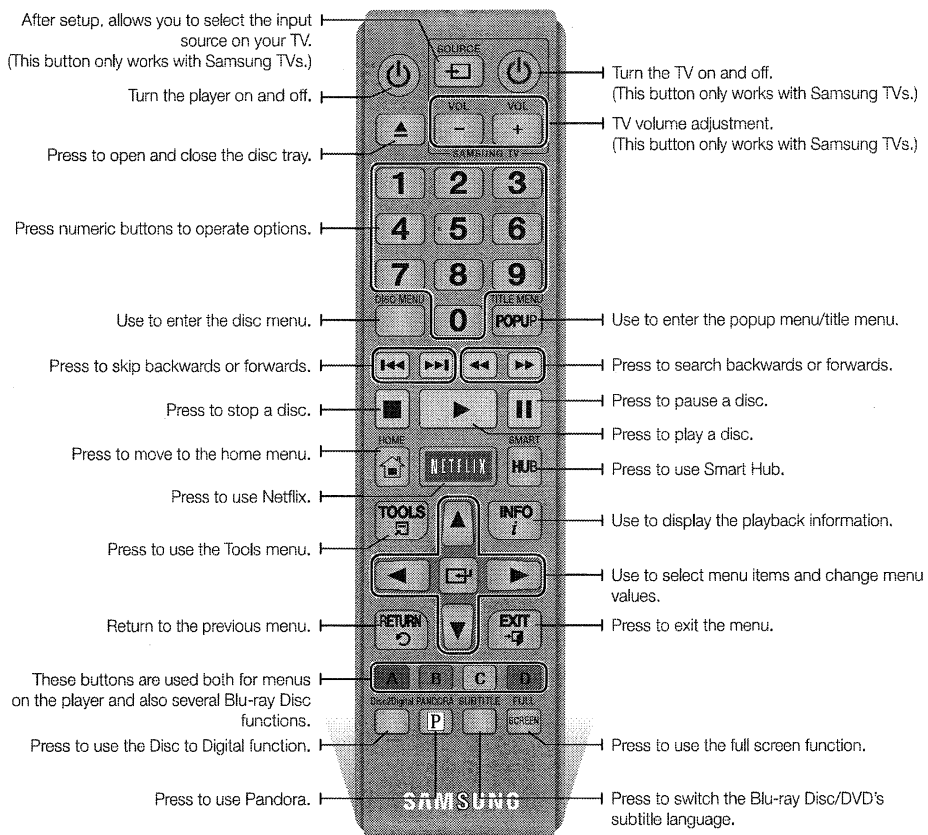

Accessories

Check for the supplied accessories below.

Batteries for Remote Control (AAA Size)
(BN43-00004A)

User Manual
(AK68-02227A)

Quick Guide
(AK68-02232A)

Remote Control
(AK59-0145A)

Getting Started

Remote Control

Tour of the Remote Control

Installing batteries

NOTE

- ▶ If the remote does not operate properly:
 - Check the polarity +/- of the batteries.
 - Check if the batteries are drained.
 - Check if the remote sensor is blocked by obstacles.
 - Check if there is any fluorescent lighting nearby.