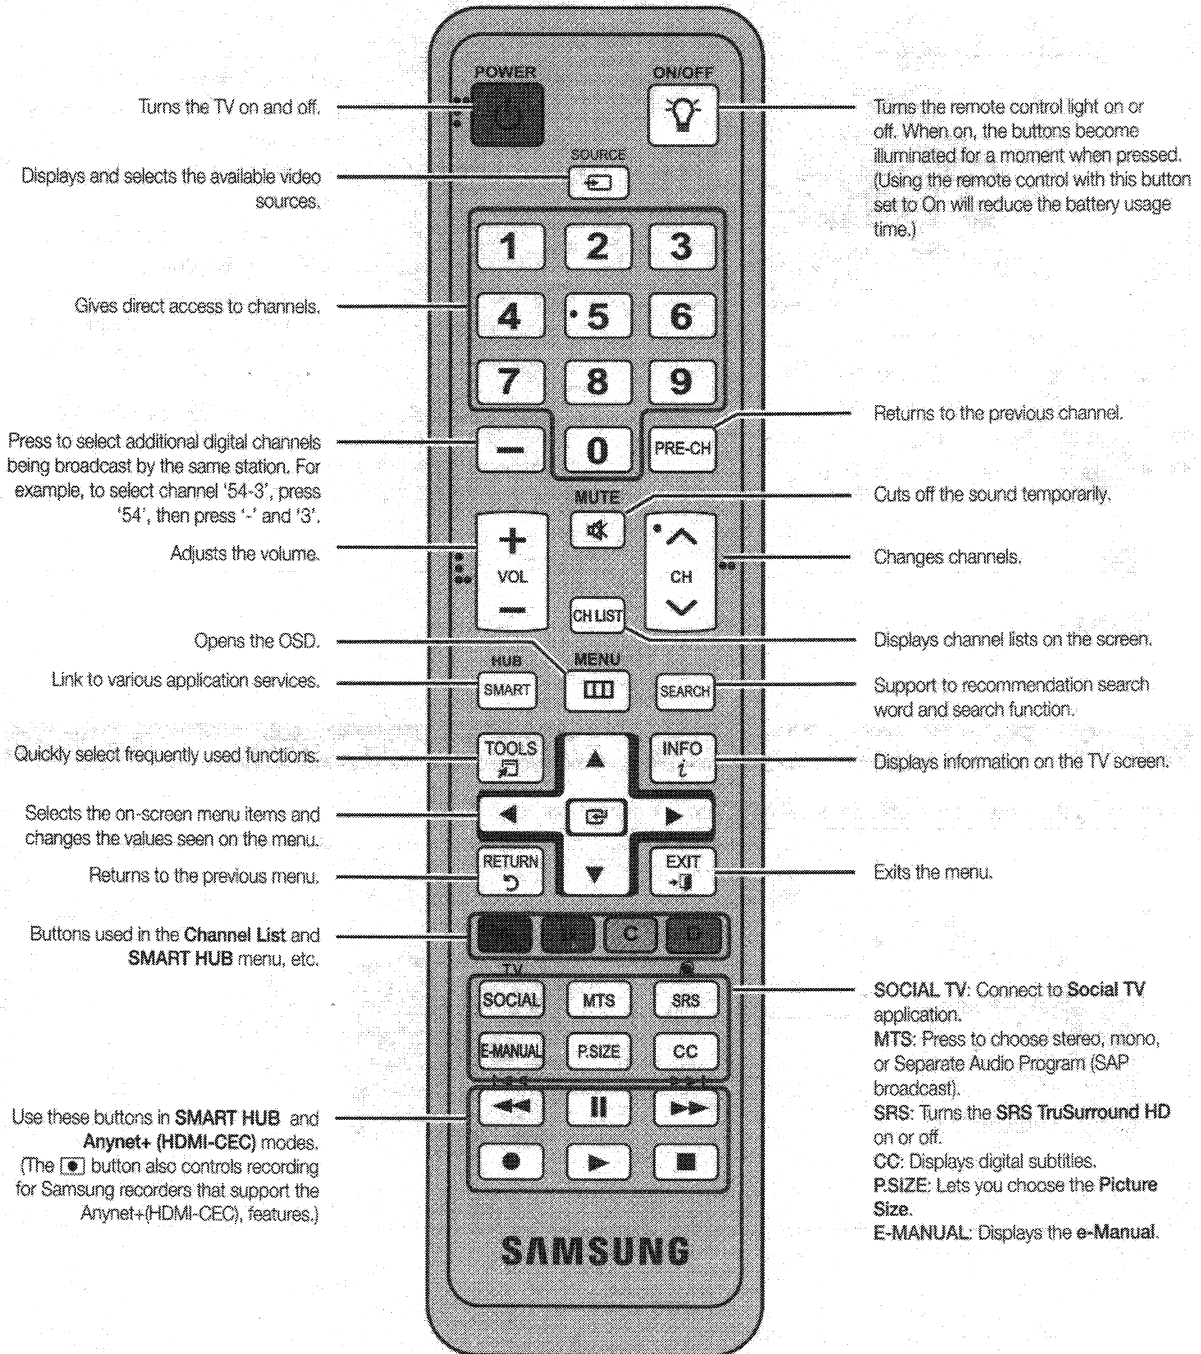

Remote Control Buttons

 This remote control has Braille points on the Power, Channel, and Volume buttons and can be used by visually impaired persons.

Installing batteries (Battery size: AAA)

NOTE

- Use the remote control within 23 feet of the TV.
- Bright light may affect the performance of the remote control. Avoid using when near special fluorescent lights or neon signs.
- The color and shape may vary depending on the model.