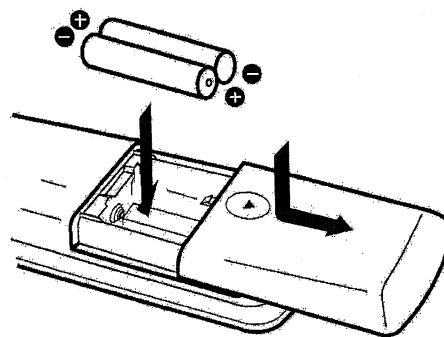

GETTING STARTED

REMOTE CONTROL

RM-C755

Changing and Inserting Batteries.

Use only size AA batteries.

- 1** Push down on the triangle on the remote's back cover, and slide the cover off to remove it.
- 2** Insert the two supplied AA batteries, carefully noting the "+" and "-" markings on the batteries and remote control. **To avoid a short circuit, insert "-" end first.**
- 3** Snap the cover back into place.

GETTING STARTED

POWER

- Make sure that the TV/CATV switch is set to TV. Switch to CATV only to operate a cable box.
- Press the POWER button on the remote control or the TV front panel. The On Timer lamp will glow red.
- The first time you turn on the TV, the "Plug In Menu" will appear. You should turn to the Plug In Menu section (page 15) now to learn more about this menu.
- To turn the power off, press the POWER button again. The On Timer lamp will go out.
- When the TV is off, the On-Timer lamp remains on while the On/Off Timer function is active, but at a reduced brightness.