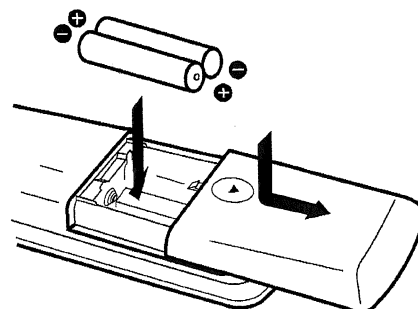

GETTING STARTED

REMOTE CONTROLS

RM-C743 (A)
AV-32720

RM-C742 (A)
AV-35750
AV-32750
AV-27750

RM-C741 (A)
AV-32730
AV-27730

Changing and Inserting Batteries.

Use only size AA batteries.

- 1** Push down on the remote's battery cover and slide towards the bottom to remove it.
- 2** Insert the two supplied AA batteries, carefully noting the + and - markings on the batteries and remote control. **To avoid a short circuit, insert "-" end first.**
- 3** Slide the cover back into place until it clicks into position.

GETTING STARTED

POWER

- Make sure that the TV/CATV switch is set to TV. Switch to CATV only if you plan to operate a cable box.
- Press the POWER button on the remote control or the TV front panel. The On-Timer lamp will glow red.
- To turn the power off, press the POWER button again. The On-Timer lamp will go out.
- The On-Timer lamp remains on while the On/Off Timer Function is active (see page 19).