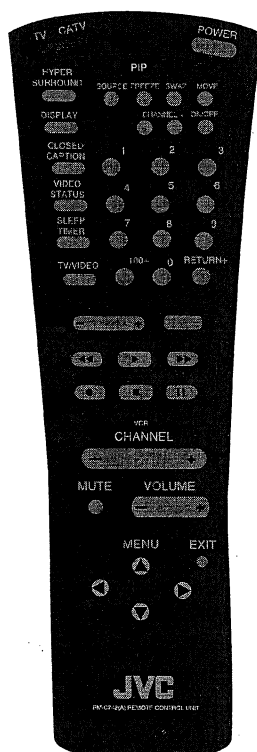

GETTING STARTED

REMOTE CONTROLS

RM-C743 (A)
AV-32720

RM-C742 (A)
AV-35750
AV-32750
AV-27750

RM-C741 (A)
AV-32730
AV-27730

Changing and Inserting Batteries.

Use only size AA batteries.

- 1** Push down on the remote's battery cover and slide towards the bottom to remove it.
- 2** Insert the two supplied AA batteries, carefully noting the + and - markings on the batteries and remote control. **To avoid a short circuit, insert "-" end first.**
- 3** Slide the cover back into place until it clicks into position.

GETTING STARTED

POWER

- Make sure that the TV/CATV switch is set to TV. Switch to CATV only if you plan to operate a cable box.
- Press the POWER button on the remote control or the TV front panel. The On-Timer lamp will glow red.
- To turn the power off, press the POWER button again. The On-Timer lamp will go out.
- The On-Timer lamp remains on while the On/Off Timer Function is active (see page 19).