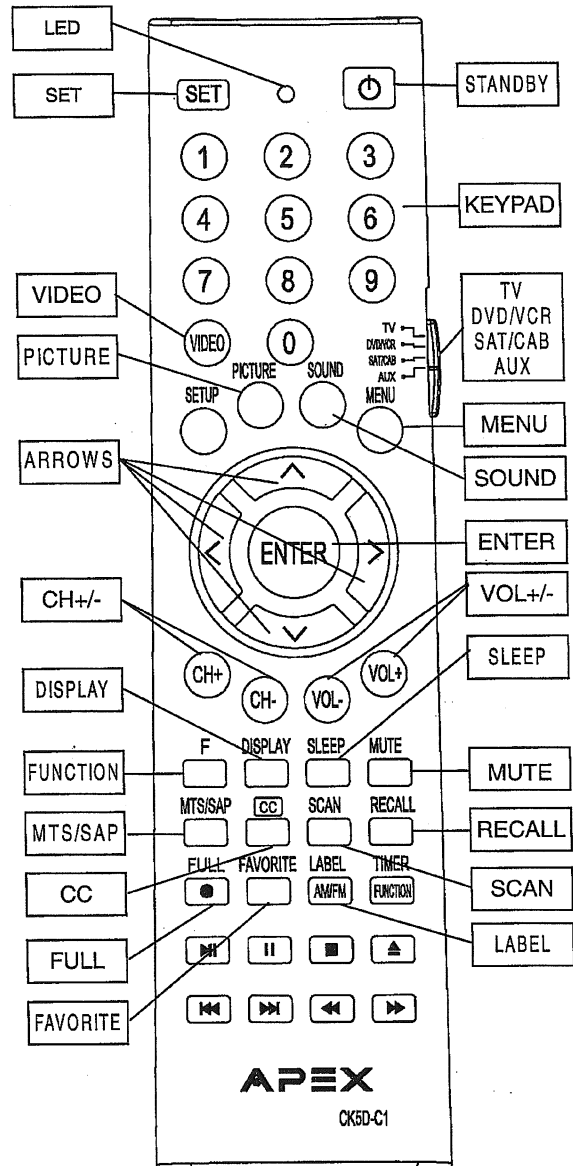

Instruction Manual

Remote Control Features

Led	Indicator light
Set	Used for programming the remote control
Video	Cycles through the Video/TV modes
Picture	Selects the various Picture Modes
Arrows	Used to navigate the TV menus
CH +/-	Used to change the current channel
Display	Brings up the TV/Video display
Function	Used for child lock
MTS/SAP	Selects the MTS Stereo modes among Mono, Stereo and SAP
CC	Activates Closed Captioning
Full	Switches the TV between Wide and Normal modes
Favorite	Sets favorite channels
Standby	Turns on/off the TV
Keypad	Used to select channels by number
TV, DVD/VCR, SAT/CAB, AUX switch	Determines the equipment controlled by the remote
Menu	Accesses the main menu
Sound	Selects the various Sound modes
Enter	Confirms selections or accesses sub menus
VOL +/-	Used to adjust the volume level
Sleep	Activates/Deactivates the sleep timer
Mute	Mutes or restores the TV volume
Recall	Returns to the last channel viewed
Scan	Scans all active channels
Label	Used to label channels